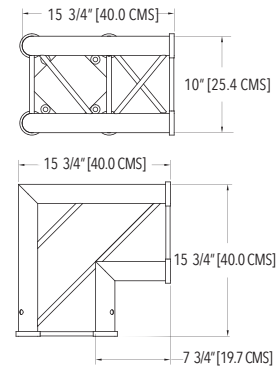

TRUSS LIGHT

CLAVE	DESCRIPCIÓN	MEDIDAS	LONGITUD
TRL 001	TRUSS LIGHT	10" X 10"	3 mts.
TRL 002	TRUSS LIGHT	10" X 10"	2.5 mts.
TRL 003	TRUSS LIGHT	10" X 10"	2 mts.
TRL 004	TRUSS LIGHT	10" X 10"	1.5 mts.
TRL 005	TRUSS LIGHT	10" X 10"	1 mts.
TRL 006	TRUSS LIGHT	10" X 10"	57 cms.

UNIÓN

▶ TRL 007 CORNER 90°

▶ TRL 008 CORNER 90° W/D

▶ TRL 009 TRUSS TEE

UNIÓN

▶ TRL 010 TRUSS TEE W/D

▶ TRL 011 90° CIRCULAR

ACCESORIOS