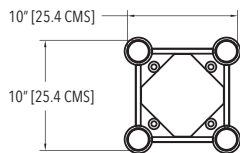

TRUSS LIGHT

CLAVE	DESCRIPCIÓN	MEDIDAS	LONGITUD
TRL 001	TRUSS LIGHT	10" X 10"	3 mts.
TRL 002	TRUSS LIGHT	10" X 10"	2.5 mts.
TRL 003	TRUSS LIGHT	10" X 10"	2 mts.
TRL 004	TRUSS LIGHT	10" X 10"	1.5 mts.
TRL 005	TRUSS LIGHT	10" X 10"	1 mts.
TRL 006	TRUSS LIGHT	10" X 10"	57 cms.

UNIÓN

▶ TRL 007 CORNER 90°

▶ TRL 008 CORNER 90° W/D

▶ TRL 009 TRUSS TEE

UNIÓN

▶ TRL 010 TRUSS TEE W/D

▶ TRL 011 90° CIRCULAR

ACCESORIOS